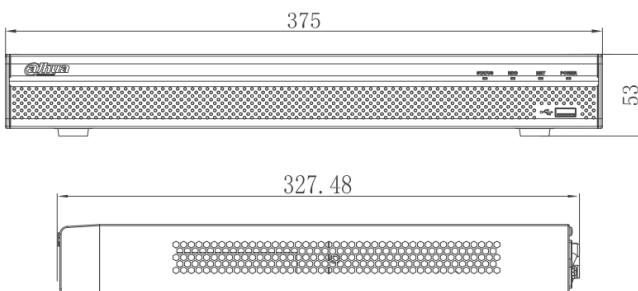

Dimensions

PRO NETWORK VIDEO RECORDER (with 16 PoE)

- Smart H.265+/H.265/Smart H.264+/H.264/MJPEG
- Max 320Mbps Incoming Bandwidth
- Up to 12MP Resolution for Preview and Playback
- HDMI/VGA simultaneous video output
- 3D intelligent positioning with PTZ camera

PRO NETWORK VIDEO RECORDER (with 16 PoE)

Technical Specification

System

Main Processor	Quad-core embedded processor
Operating System	Embedded LINUX

Audio and Video

IP Camera Input	16/32 Channel
Two-way Talk	1 Channel Input, 1 Channel Output, RCA

Display

Interface	1 HDMI (up to 3840 × 2160), 1 VGA
Resolution	3840 × 2160 , 1920 × 1080 , 1280 × 1024 , 1280 × 720 , 1024 × 768
Multi-screen Display	16CH: 1/4/8/9/16 32CH: 1/4/8/9/16/25/36
OSD	Camera title, Time, Video loss, Camera lock, Motion detection, Recording