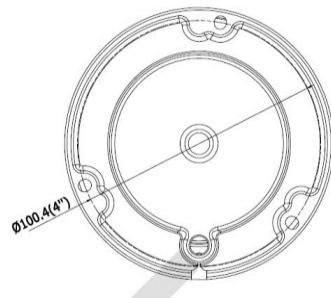

Unit: mm

2MP NETWORK DOME CAMERA

- 1/2.8" Progressive Scan CMOS
- 1920 × 1080 @ 30fps
- 2.8/4 mm fixed lens
- Color: 0.01 Lux @ (F1.2, AGC ON), 0.028 Lux @ (F2.0, AGC ON), 0 Lux with IR
- H.265+, H.265, H.264+, H.264
- 2 Behavior analyses
- IP67, IK10
- Built-in micro SD/SDHC/SDXC card slot, up to 128 GB