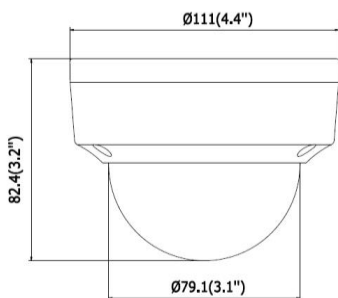

Unit: mm

2MP NETWORK DOME CAMERA

- 1/2.8" Progressive Scan CMOS
- 1920 × 1080 @ 30fps
- 2.8/4 mm fixed lens
- Color: 0.01 Lux @ (F1.2, AGC ON), 0.028 Lux @ (F2.0, AGC ON), 0 Lux with IR
- H.265+, H.265, H.264+, H.264
- 2 Behavior analyses
- IP67, IK10
- Built-in micro SD/SDHC/SDXC card slot, up to 128 GB