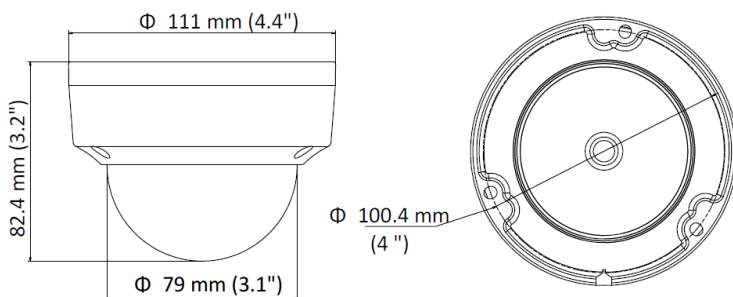

Dimensions

2MP IR NETWORK DOME CAMERA

- 1/2.8" Progressive Scan CMOS
- 1920 × 1080 @ 30fps
- 2.8 / 4 / 6 mm fixed lens
- H.265+, H.265, H.264+, H.264
- Up to 30m IR Range
- IP67, IK10
- Dual stream
- Digital WDR
- 3D DNR (digital Noise Reduction)
- PoE (Power over Ethernet)